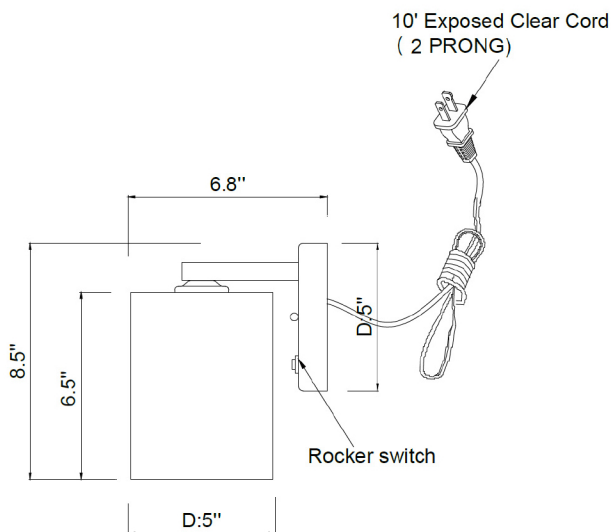

Catalog #		Type
Project		
Comments		Data
Prepared By		

ORDERING INFORMATION

DZ-401.1	SIZE (WxDxH)	FINISH	CCT	ELECTRICAL	DIMMING OPTIONS
	6.8"W x 5"D x 8.5"H	1 - Brushed Nickel 2 - Custom	1 - 3000K 2 - 4000K 3 - 5000K	1 - 120V	1 - TRIAC Dim

SPECIFICATIONS

DIMENSIONS

Height: 8 ½"
Diameters: 5"
Width: 6.8"

ELECTRICAL

Input Voltage: 120V
Light Source: 1x E26 Medium Base
Color Temp. (CCT): 3000K - 5000K
Dimming Type: TRIAC

OPTIONS

Brushed Nickel
Custom