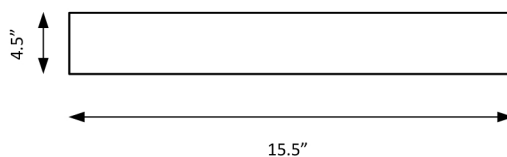

Catalog #		Type
Project		
Comments		Data
Prepared By		

ORDERING INFORMATION

DZ-404	SIZE	FINISH	CCT	ELECTRICAL	OPTIONS
	15.5" x 4.5"	1 - Black 2 - White 3 - Bronze 4 - Brushed Nickel	1 - 3000K 2 - 4000K 3 - 5000K 4 - 6000K	1 - 120V	1 - TRIAC Dim

SPECIFICATIONS

DIMENSIONS

Height: 4.5"

Diameter: 15.5"

FINISH

Brushed Nickel

Black

White