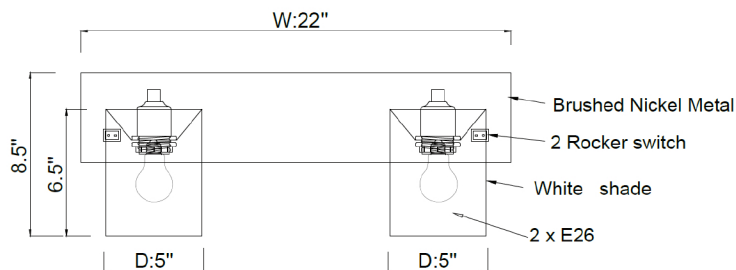

## ORDERING INFORMATION

DZ-406.1	SIZE (WxDxH)	FINISH	CCT	ELECTRICAL	DIMMING OPTIONS
	22"W x 6.8"D x 8.5"H	1 - Brushed Nickel 2 - Custom	1 - 3000K 2 - 4000K 3 - 5000K	1 - 120V	1 - TRIAC Dim

### DIMENSIONS

Height: 8 ½"  
Diameters: 6.8"  
Width: 22"